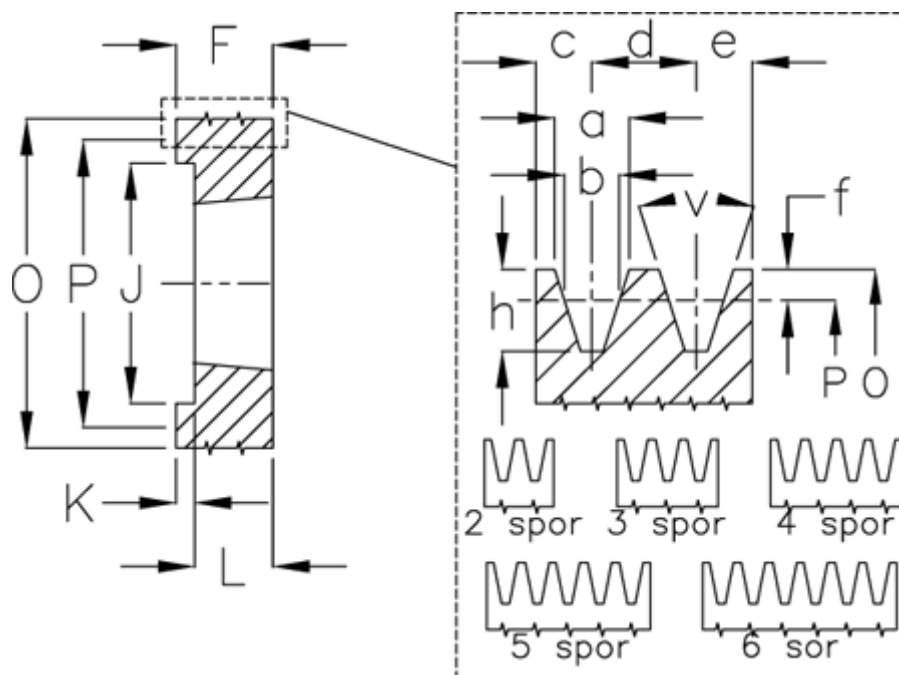

Article number: 604113009504

Description: V-belt pulley SPZ 95/4 TL1610

Measures

a	= 9,7	For bush	= 1610	P	= 95
b	= 8,5	h	= 11	Type	= SPZ
Bush ζ max	= 42	J	= 66.0	v	= 38 grader
c	= 8	K	= 27		
d	= 12	L	= 25		
e	= 8	m	= -		
f	= 2	Number of ribs	= 4		
F	= 52	O	= 99		